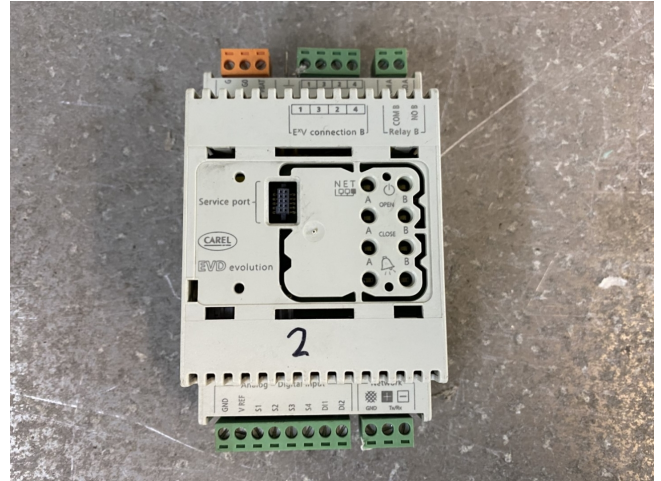

Carel EVD0000E10

Specifications

Marca	Carel
Tipo	EVD0000E10
Spec.	Controller
Stock	1

Description

Used Carel EVD0000E10

Used Carel EVD evolution EVD0000E10 controller. Rev. 1.346.